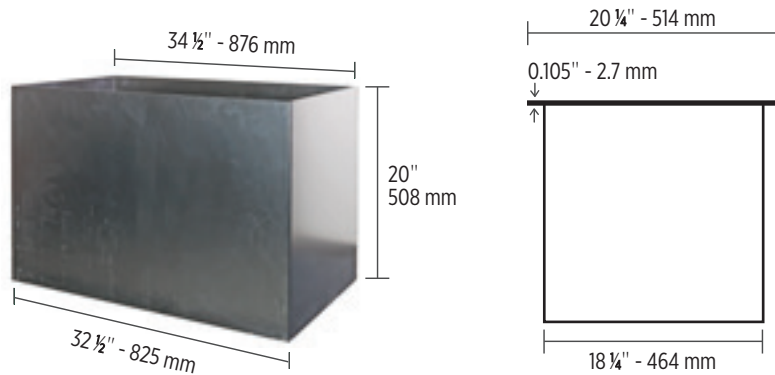

Brandon Rectangular Fire pit

TECHO-BLOC WARRANTY APPLIES TO BRANDON STONES
THE WARRANTY DOES NOT APPLY TO ACCESSORY KIT

NOTES

**Sold as a kit not pre-assembled.
Piedimonte caps included.**

**Techo-Bloc is not responsible for
any damages to the firepit if it is not
installed with a sleeve or accessory kit.**

* For an authentic look, each color option is composed of a variety of darker & lighter tones. Natural ingredients such as granite are present within the recipe to allow for a range in tones, veining and textures from one stone to another.

See page 256 for more technical information.

Specifications per pallet	Imperial	Metric
Cubing	58 units	58 units
Weight	2 660 lbs	1 207 kg
Overall Height	19 ¹⁵/₁₆"	507 mm
Overall Width	44 ¹/₂"	1 130 mm
Overall Length	57 ³/₄"	1 467 mm
Brandon 90 mm units	20 units	
Brandon 90 mm corner units	30 units	
Cap units	8 units	

INSERT