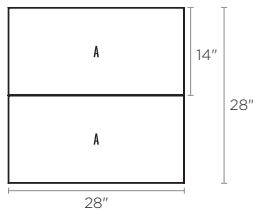

Raffinato 14"×28"

DESCRIPTION: Cap double-sided TEXTURE: Smooth

PALLET OVERVIEW - 14×28

Specifications per pallet		Imperial	Metric
14"×28"	Cubing	24 units	24 units
	Weight	2 783 lbs	1 262 kg
	Number of rows	8	
	Linear coverage per pallet	56 lin. ft	17.07 lin. m
	Linear coverage per row	7 lin. ft	2.13 lin. m

Unit dimensions		in	mm	Units/pallet
	Height	3 ⁹ / ₁₆	90	24 units
	Depth	14	356	
	Length	28	711	

COMPATIBLE WALLS

See page 211 for product compatibility.

NOTES

By placing two units side by side, you will obtain a 28" pillar cap.

NEW

Specifications per pallet		Imperial	Metric
14"×28"	Cubing	24 units	24 units
	Weight	1 869 lbs	848 kg
	Number of rows	8	
	Linear coverage per pallet	56 lin. ft	17.07 lin. m
	Linear coverage per row	7 lin. ft	2.13 lin. m

Unit dimensions		in	mm	Units/pallet
	Height	2 ³ / ₈	60	24 units
	Depth	14	356	
	Length	28	711	

COMPATIBLE PILLARS

Pillar 24 (Mini-Creta 3" & 6"), Pillar 24 (Mini-Creta 6" Architectural), Manchester, Prescott 2,25 & 4,5, Raffinato 90 mm & 180 mm smooth.