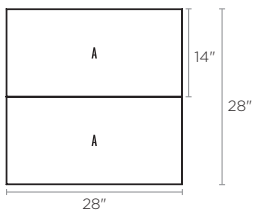

Stonedge
COLLECTION

NEW

Travertina Raw

DESCRIPTION: Cap double-sided **TEXTURE:** Travertine

PALLET OVERVIEW 12X30

PALLET OVERVIEW 14X28

COMPATIBLE WALLS

See page 211 for product compatibility.

NOTES

By placing two units side by side, you will obtain a 28" pillar cap.

Specifications per pallet		Imperial	Metric
12X30"	Cubing	32 units	32 units
		80 lin. ft	24.38 m. lin
	Weight	2 076 lbs	942 kg
	Number of rows	8	
Linear coverage per row		10 lin. ft/row	3.05 lin. m/row

Unit dimensions	in		mm		Units/pallet
	in	mm	in	mm	
Height	2 1/4	57	2 1/4	57	32 units
Depth	11 3/4	298	11 3/4	298	
Length	30	762	30	762	

Specifications per pallet		Imperial	Metric
14X28"	Cubing	24 units	24 units
		56 lin. ft	17.07 m. lin
	Weight	1 780 lbs	807 kg
	Number of rows	8	
Linear coverage per row		7 lin. ft/row	2.13 lin. m/row

Unit dimensions	in		mm		Units/pallet
	in	mm	in	mm	
Height	2 1/4	57	2 1/4	57	24 units
Depth	14	356	14	356	
Length	28	711	28	711	

riviera

rock garden brown

ivory

STEPS, CAPS &
OVERLAY SYSTEM

techo-bloc.com